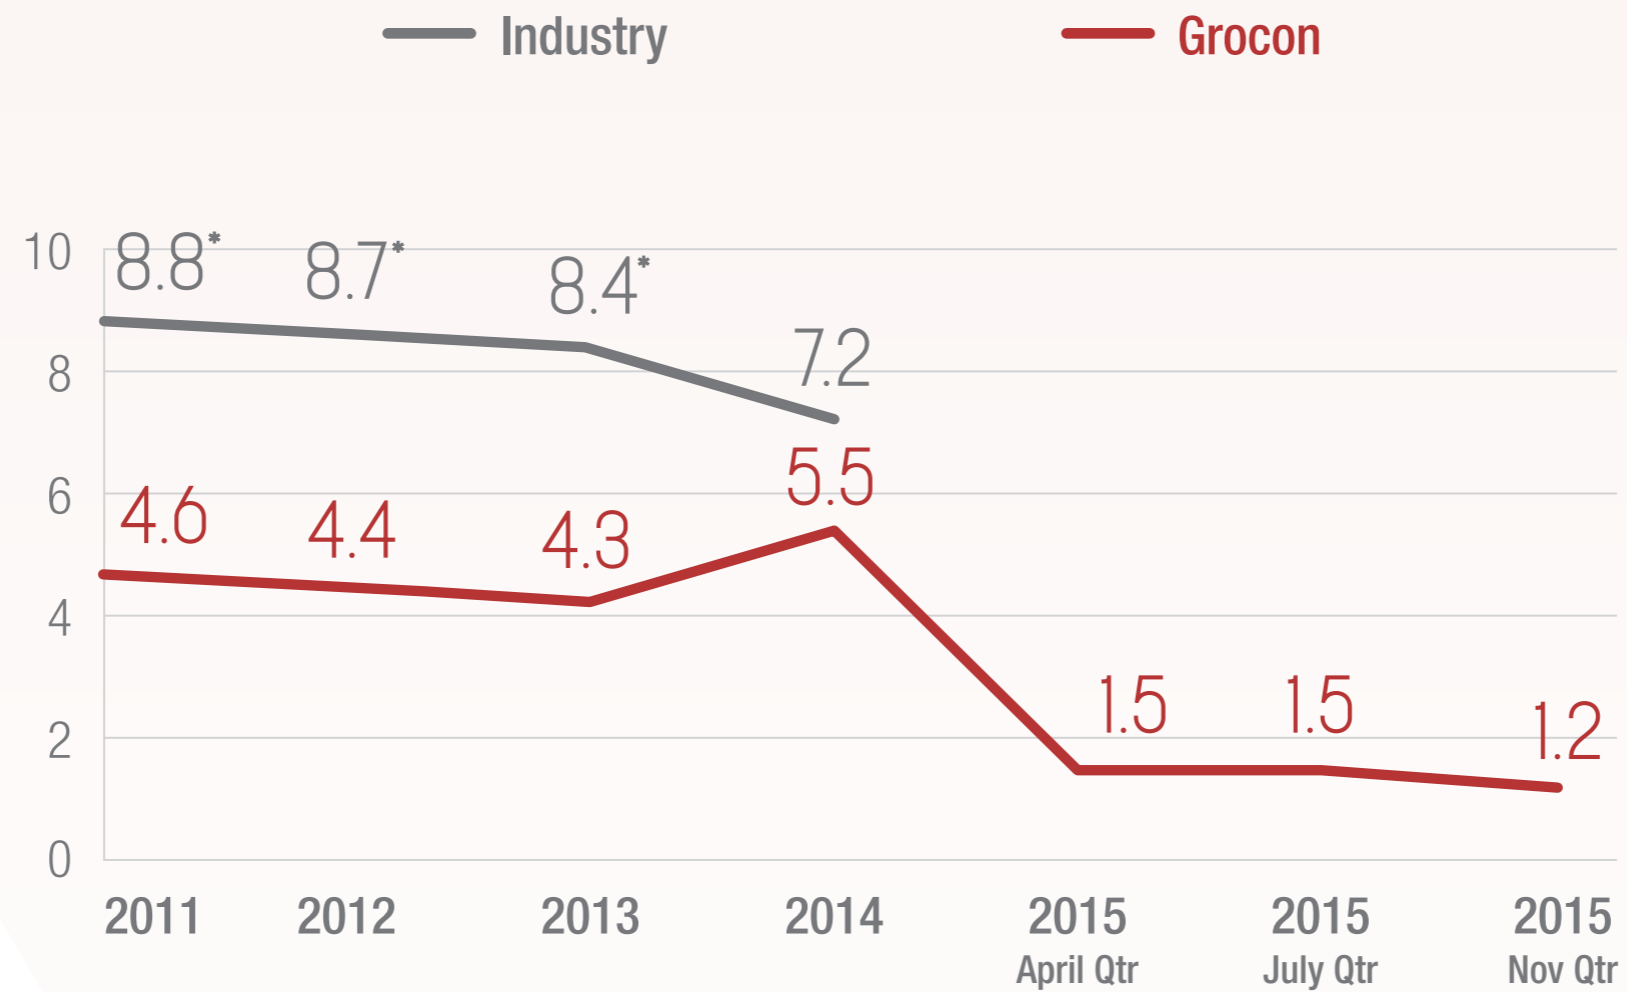

LOST TIME INJURY FREQUENCY RATE

*Source: Safe Work Australia